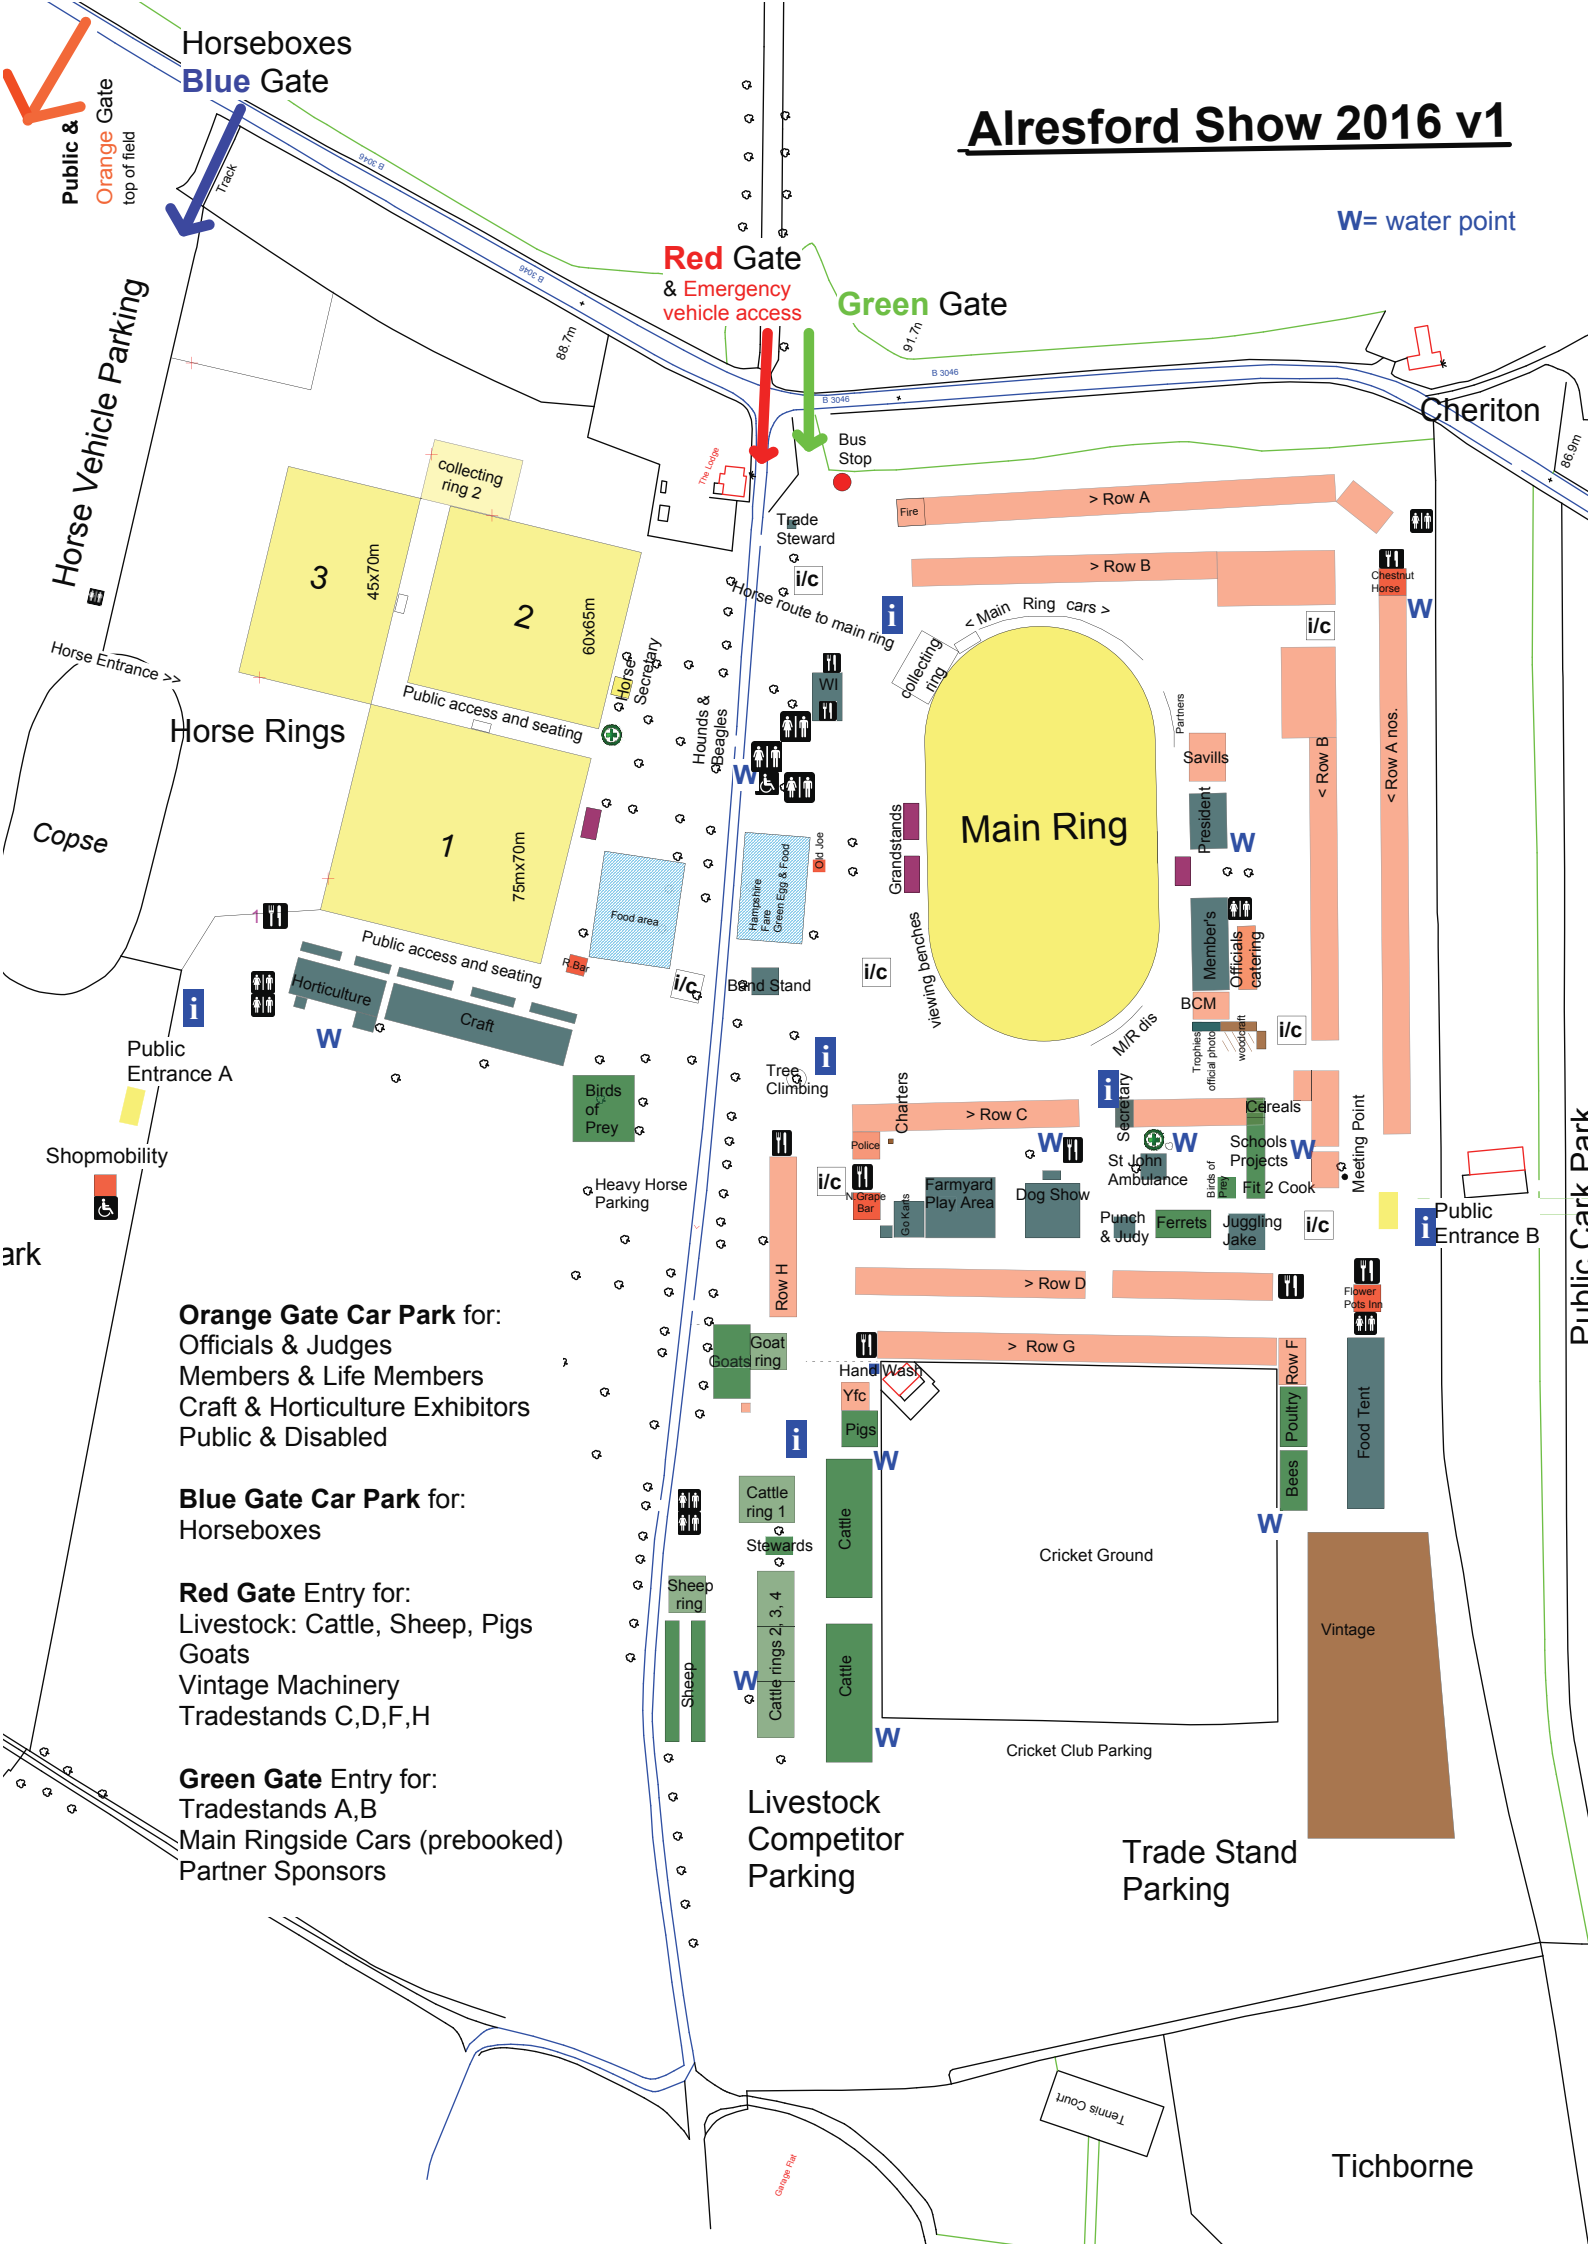

Alresford Show 2016 v1

W= water point

Orange Gate Car Park for:
 Officials & Judges
 Members & Life Members
 Craft & Horticulture Exhibitors
 Public & Disabled

Blue Gate Car Park for:
 Horseboxes

Red Gate Entry for:
 Livestock: Cattle, Sheep, Pigs
 Goats
 Vintage Machinery
 Tradestands C,D,F,H

Green Gate Entry for:
 Tradestands A,B
 Main Ringside Cars (prebooked)
 Partner Sponsors

Livestock Competitor Parking

Trade Stand Parking

Tichborne